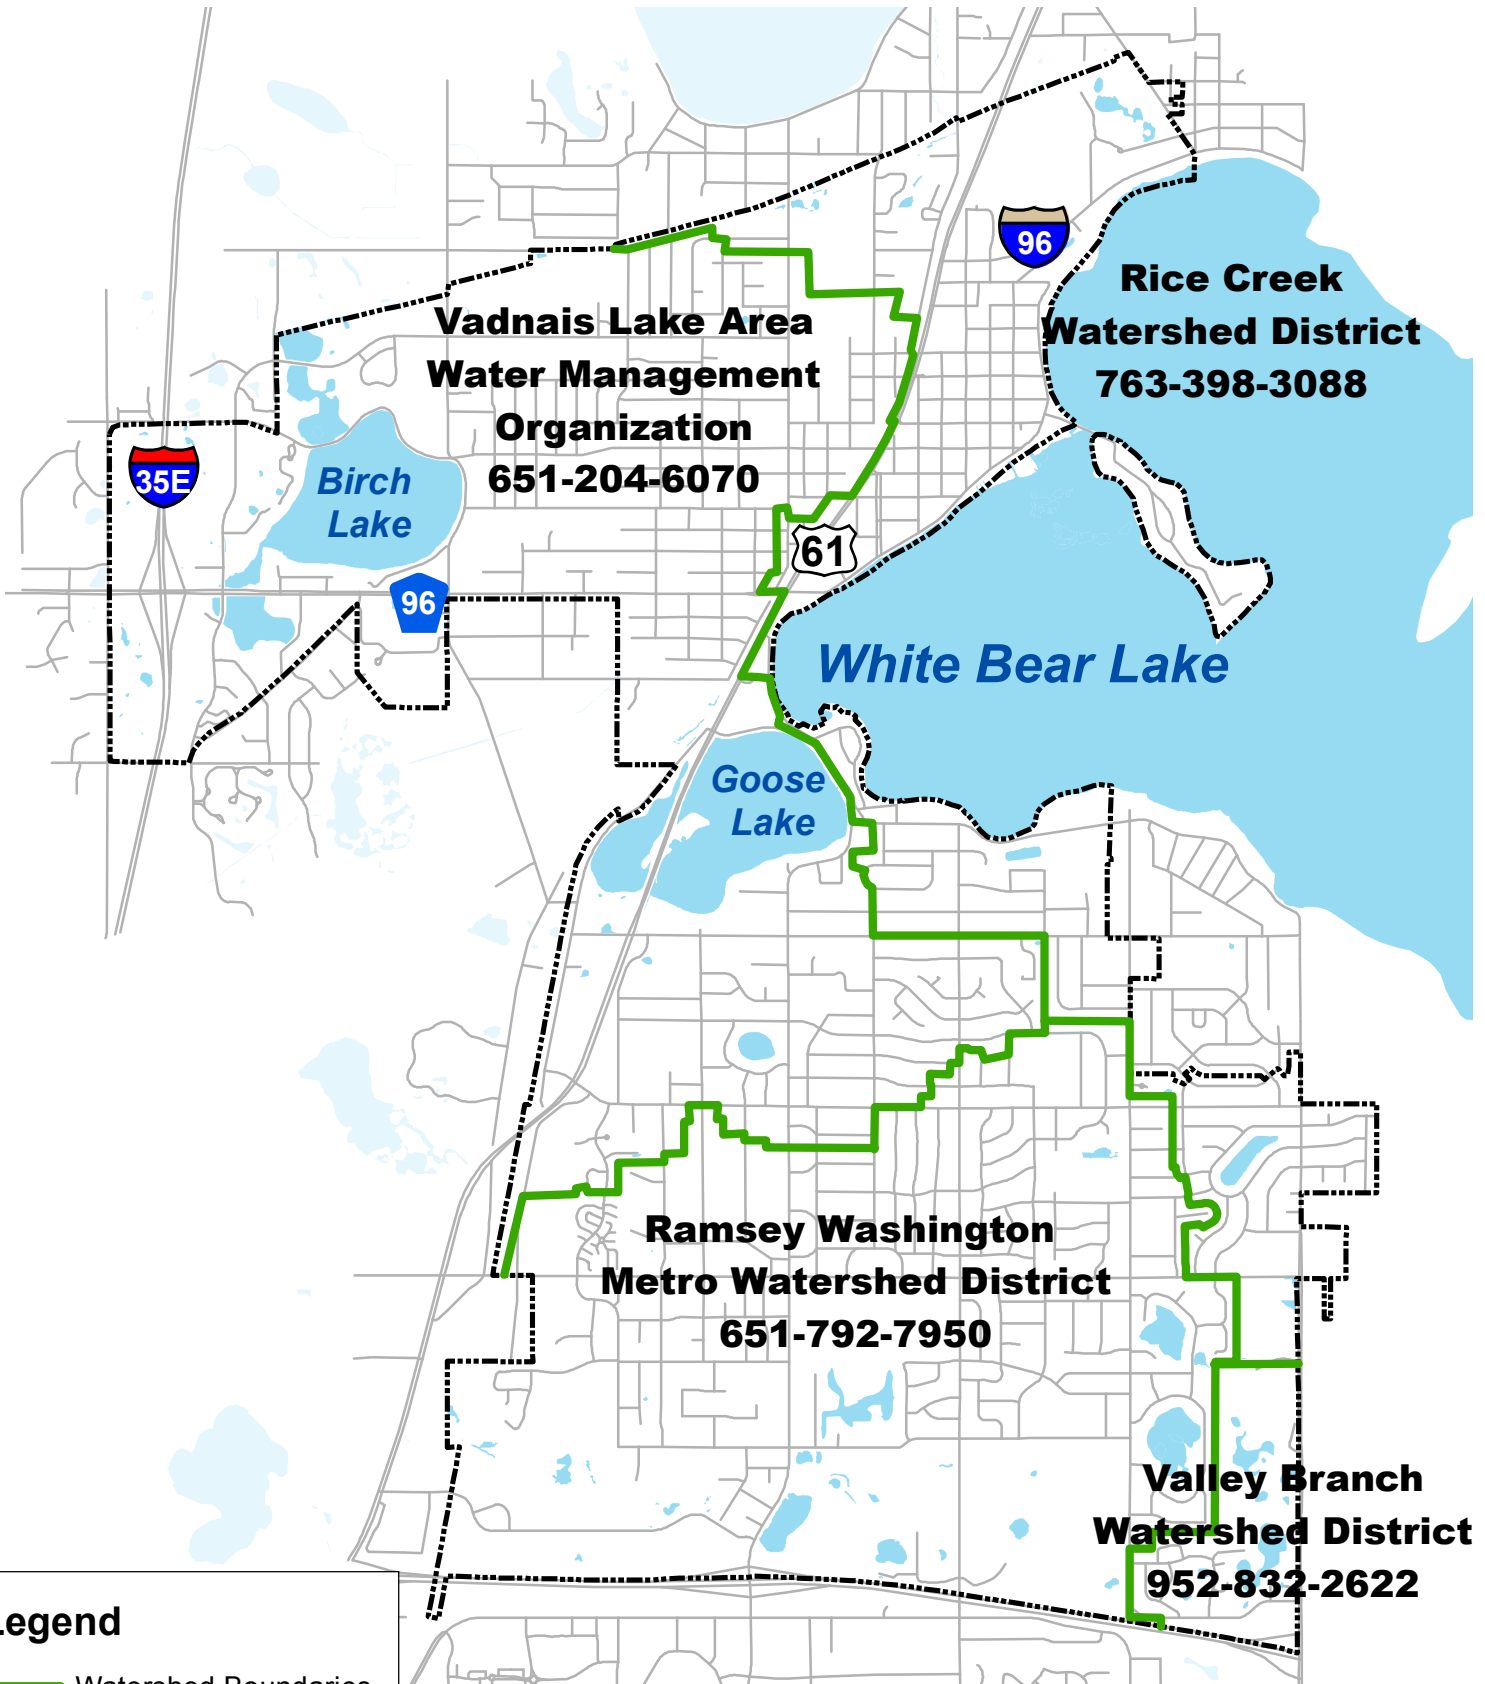

City of White Bear Lake Watershed Boundaries

Legend

- Watershed Boundaries
- City Border

CITY OF WHITE BEAR LAKE

August 1, 2017
By the Community Development Department
Utilizing Ramsey County GIS Data
For More Information, Call 651-429-8561