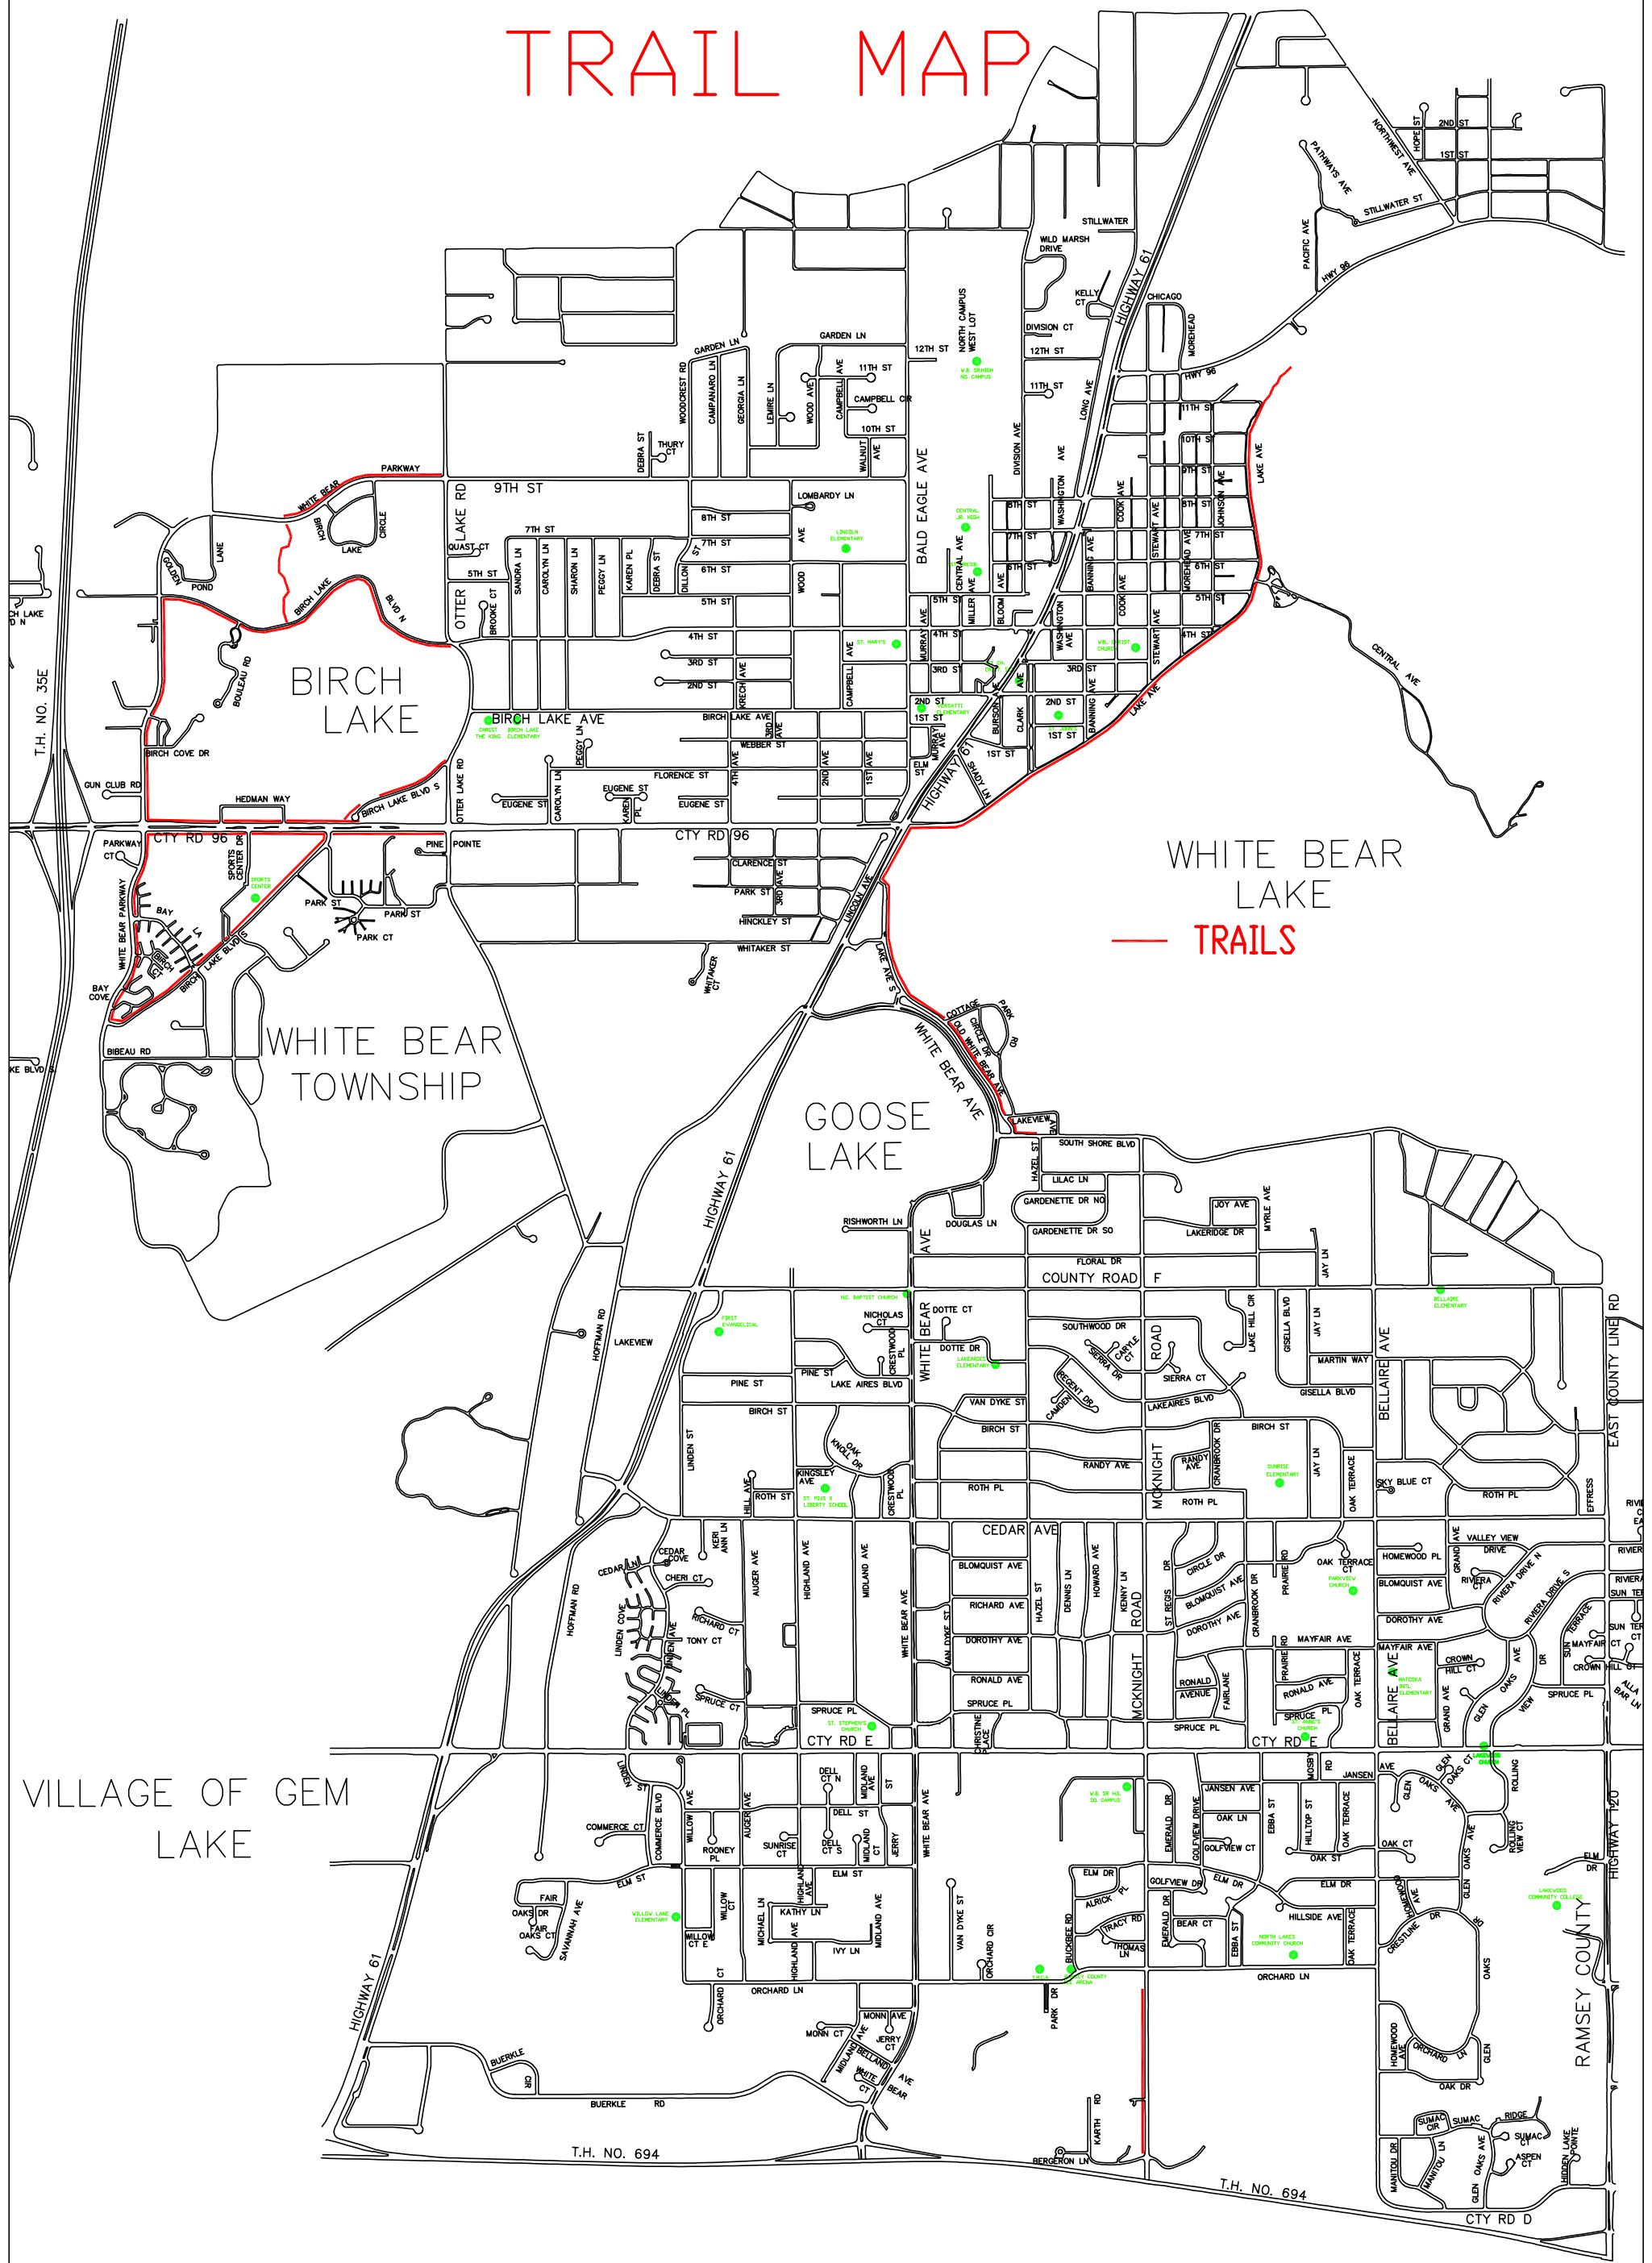

CITY OF WHITE BEAR LAKE

TRAIL MAP

WHITE BEAR LAKE
— TRAILS

VILLAGE OF GEM LAKE

RAMSEY COUNTY

T.H. NO. 694

T.H. NO. 694