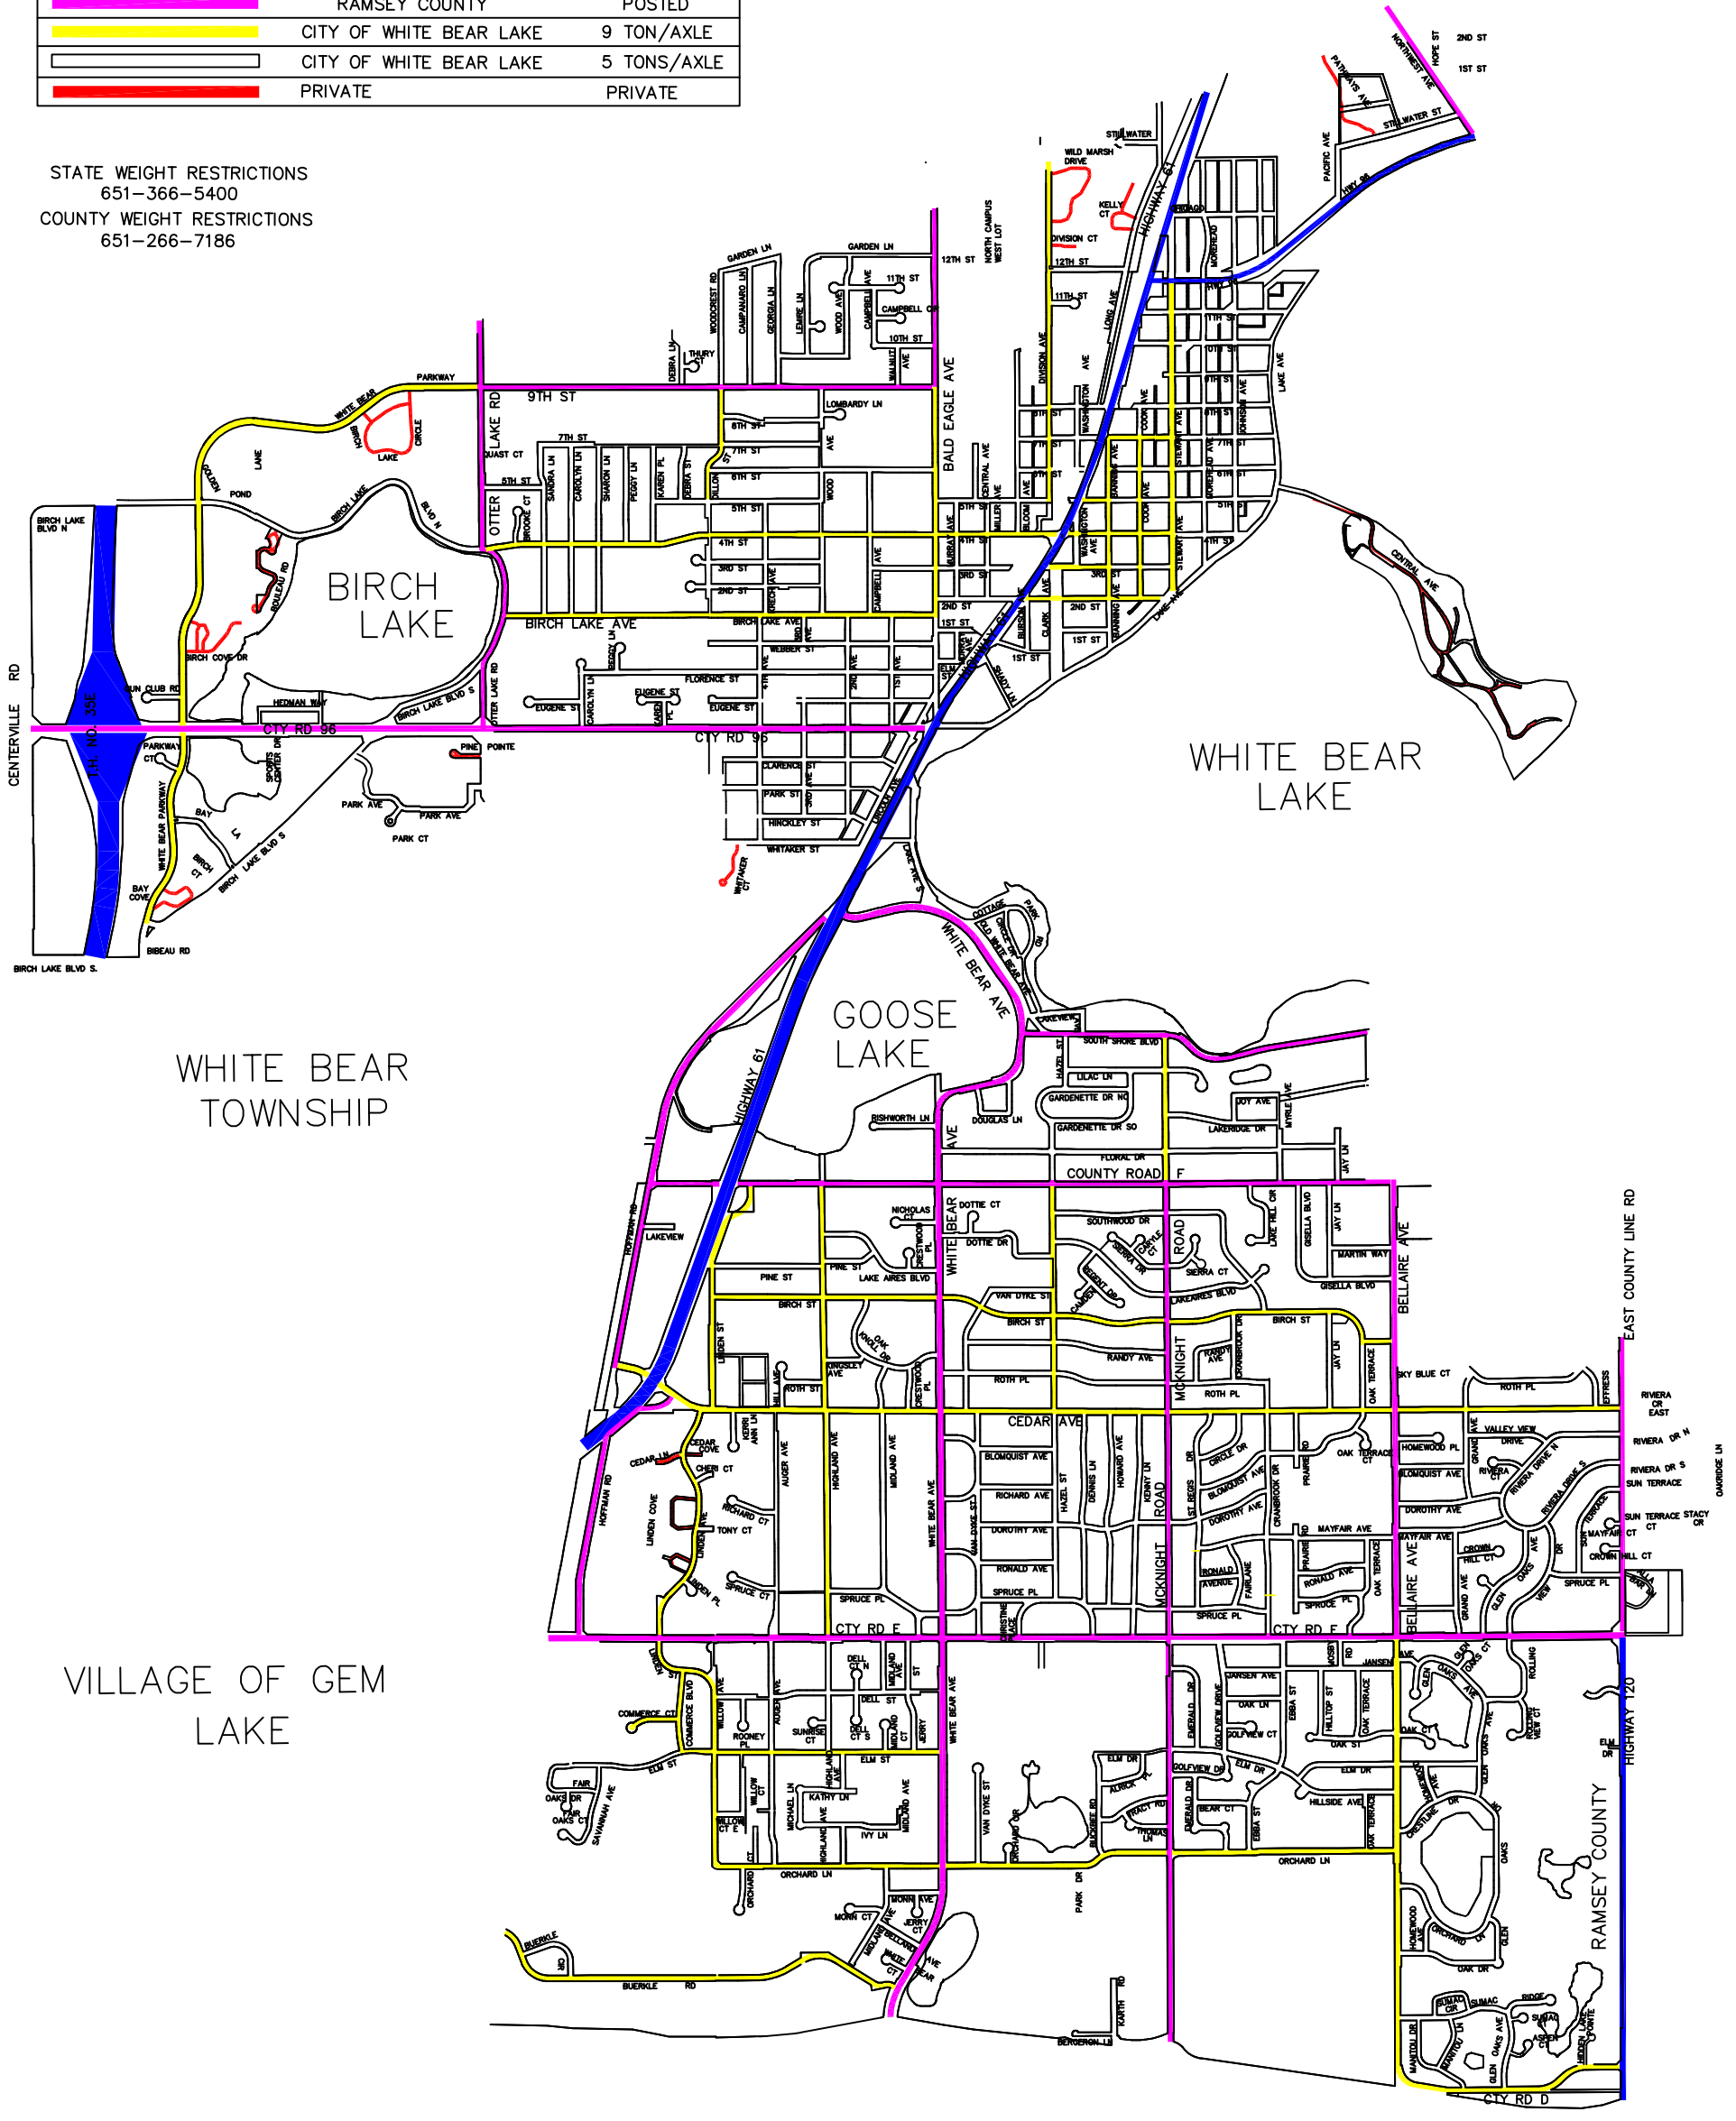

# CITY OF WHITE BEAR LAKE ROAD LOAD LIMIT RESTRICTIONS

COLOR DESIGNATION	JURISDICTION	LIMITATION
	STATE OF MINNESOTA	POSTED
	RAMSEY COUNTY	POSTED
	CITY OF WHITE BEAR LAKE	9 TON/AXLE
	CITY OF WHITE BEAR LAKE	5 TONS/AXLE
	PRIVATE	PRIVATE

STATE WEIGHT RESTRICTIONS  
651-366-5400  
COUNTY WEIGHT RESTRICTIONS  
651-266-7186

WHITE BEAR  
TOWNSHIP

VILLAGE OF GEM  
LAKE

RAMSEY COUNTY